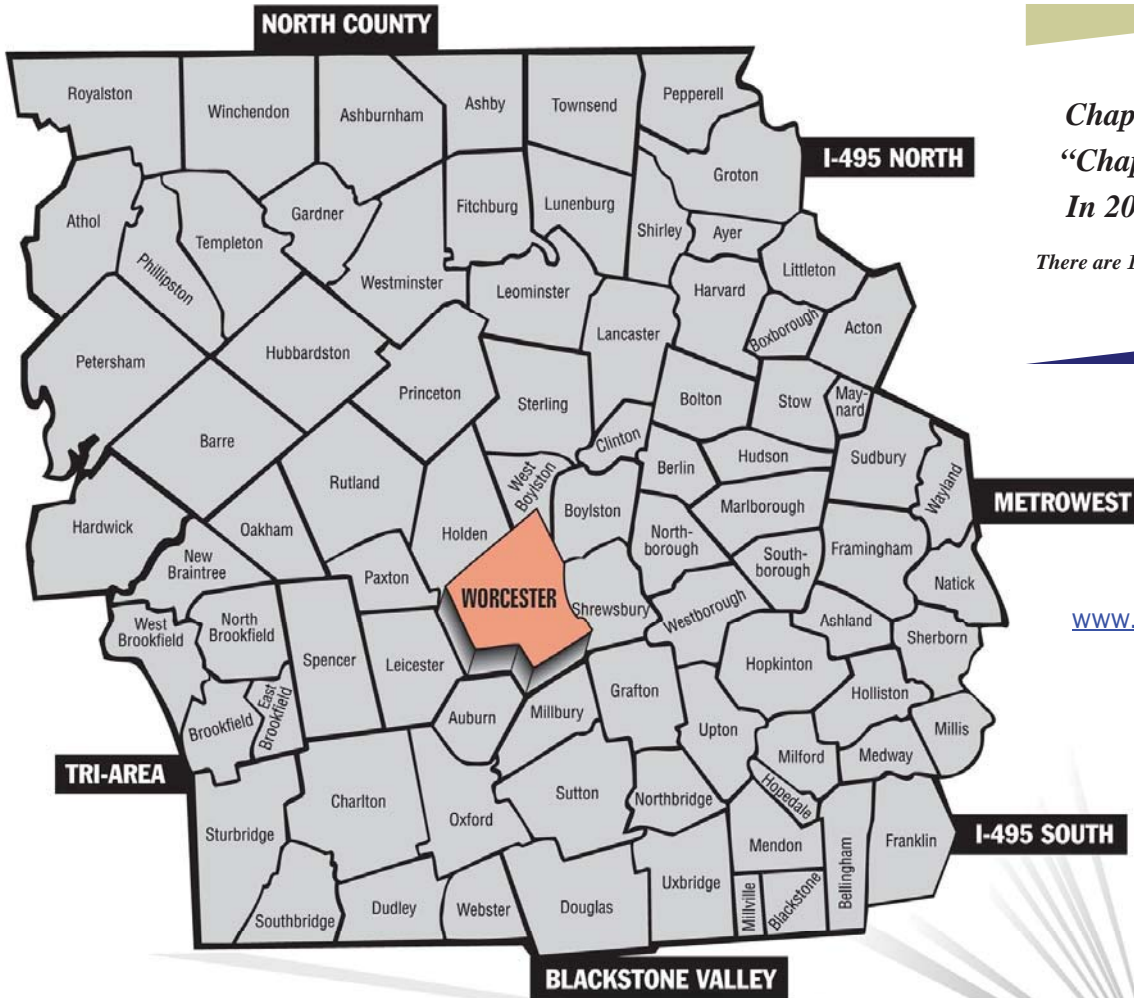

Chapter 74 – Worcester Area– Central Massachusetts

*Chapter 74 was voted
“Chapter of the Year”
In 2009, 2010 & 2011*

There are 140 chartered AFE chapters

www.afe.org/chapter74

AFE Association for
FACILITIES
ENGINEERING®